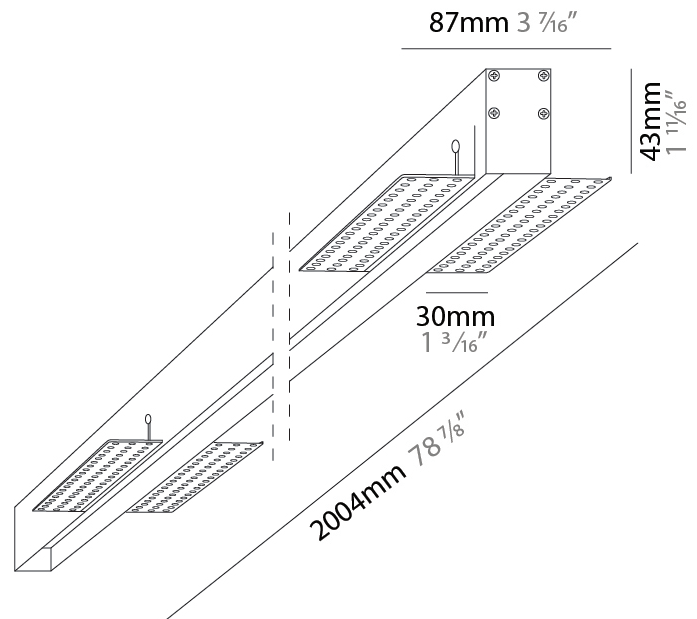

SAGITTARIUS TRIMLESS

A56159-

base number   Color   Finish   Diffuser
Temperature   Options   Options

1. To build a product code in our configurator select the specify button on the base model # product page
2. To build a manual product code on this datasheet choose from the options listed below in blue font and add the suffix to the base model #

GENERAL

Series: Sagittarius
Brand: Ivela
Division: Architectural
Mounting Type: Trimless
Mounting Location: Ceiling
Subcategory: Profile

PHYSICAL

Shape: Rectangle
Length (mm): 2004
Length (in): 78 3/8
Width (mm): 87
Width (in): 3 3/4
Height (mm): 43
Height (in): 1 7/8
Light Distribution: Direct
Diffuser: PMMA - Opal / Prismatic
Fixture Finish: WHI / BLK / GLD
Fixture Material: Aluminum

ELECTRICAL

Lamp Type: LED
Input Wattage (W): 32
Dimming: Tri-Mode (Non-Dimming and Phase Dimming (120Vac only) and 0-10V Dimming)
Driver Included: No
Driver Location: Remote
Driver Type: Constant Voltage - Universal
Driver Class: Class 2
Input Voltage (V): 120 - 277
Output Voltage (V): 24

LED

Color Temperature (°K): 2700 / 3000 / 4000
Max. Delivered Lumen (lm): 2660 / 2800 / 2940
Nominal Lumen (lm): 3800 / 4000 / 4200
CRI: >93 CRI
Lamp Life (hrs): 50000

OPTICAL

RATINGS AND CERTIFICATIONS

Certified By: Certified for North American Standards
IP rating: IP20

PROJECT _____
TYPE _____
SPECIFIER _____
QUANTITY _____
DATE _____