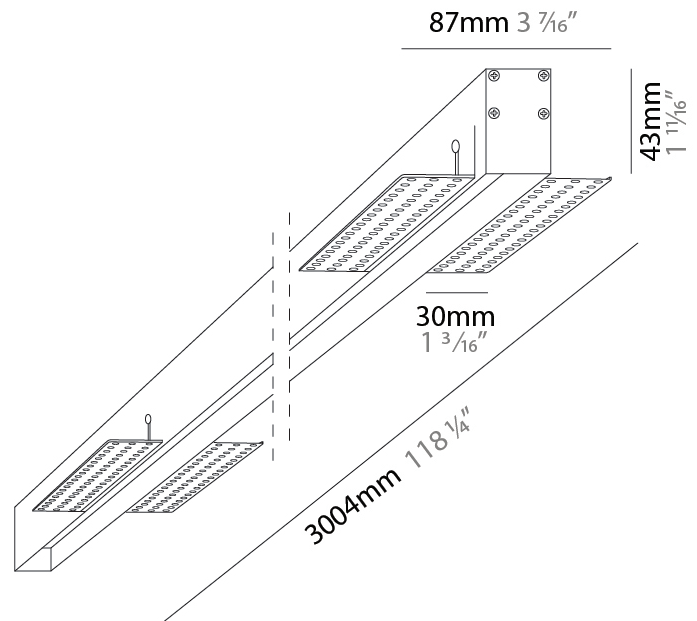

SAGITTARIUS TRIMLESS

A56160-

base number   Color   Finish   Diffuser
Temperature   Options   Options

1. To build a product code in our configurator select the specify button on the base model # product page
2. To build a manual product code on this datasheet choose from the options listed below in blue font and add the suffix to the base model #

GENERAL

Series: Sagittarius
Brand: Ivela
Division: Architectural
Mounting Type: Trimless
Mounting Location: Ceiling
Subcategory: Profile

PHYSICAL

Shape: Rectangle
Length (mm): 3004
Length (in): 118 1/8
Width (mm): 87
Width (in): 3 3/7
Height (mm): 43
Height (in): 1 7/8
Light Distribution: Direct
Diffuser: [PMMA - Opal / Prismatic](#)
Fixture Finish: [WHI / BLK / GLD](#)
Fixture Material: Aluminum

ELECTRICAL

Lamp Type: LED
Input Wattage (W): 48
Dimming: Tri-Mode (Non-Dimming and Phase Dimming (120Vac only) and 0-10V Dimming)
Driver Included: No
Driver Location: Remote
Driver Type: Constant Voltage - Universal
Driver Class: Class 2
Input Voltage (V): 120 - 277
Output Voltage (V): 24

LED

Color Temperature (°K): [2700 / 3000 / 4000](#)
Max. Delivered Lumen (lm): 3990 / 4200 / 4410
Nominal Lumen (lm): 5700 / 6000 / 6300
CRI: >93 CRI
Lamp Life (hrs): 50000

OPTICAL

RATINGS AND CERTIFICATIONS

Certified By: Certified for North American Standards
IP rating: IP20

PROJECT
TYPE
SPECIFIER
QUANTITY
DATE