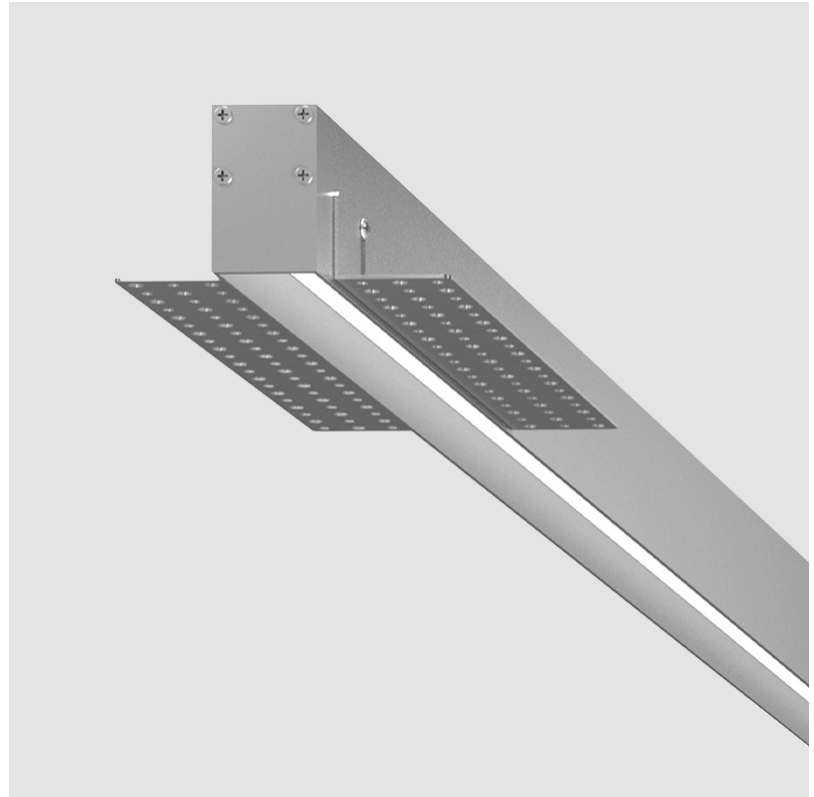

SAGITTARIUS TRIMLESS

A56159-

base number   Color   Finish   Diffuser
Temperature   Options   Options

1. To build a product code in our configurator select the specify button on the base model # product page
2. To build a manual product code on this datasheet choose from the options listed below in blue font and add the suffix to the base model #

GENERAL

Series: Sagittarius
Brand: Ivela
Division: Architectural
Mounting Type: Trimless
Mounting Location: Ceiling
Subcategory: Profile

PHYSICAL

Shape: Rectangle
Length (mm): 2004
Length (in): 78 3/8
Width (mm): 87
Width (in): 3 3/4
Height (mm): 43
Height (in): 1 7/8
Light Distribution: Direct
Diffuser: PMMA - Opal / Prismatic
Fixture Finish: WHI / BLK / GLD
Fixture Material: Aluminum

ELECTRICAL

Lamp Type: LED
Input Wattage (W): 32
Dimming: Tri-Mode (Non-Dimming and Phase Dimming (120Vac only) and 0-10V Dimming)
Driver Included: No
Driver Location: Remote
Driver Type: Constant Voltage - Universal
Driver Class: Class 2
Input Voltage (V): 120 - 277
Output Voltage (V): 24

LED

Color Temperature (°K): 2700 / 3000 / 4000
Max. Delivered Lumen (lm): 2660 / 2800 / 2940
Nominal Lumen (lm): 3800 / 4000 / 4200
CRI: >93 CRI
Lamp Life (hrs): 50000

OPTICAL

RATINGS AND CERTIFICATIONS

Certified By: Certified for North American Standards
IP rating: IP20

PROJECT _____
TYPE _____
SPECIFIER _____
QUANTITY _____
DATE _____